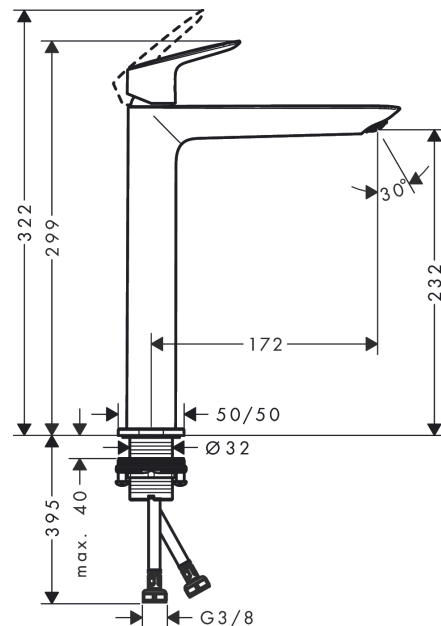

Logis

Single lever basin mixer 240 Fine without waste set

Surfaces: **Chrome** Article Number: **71258003**

Description

product features

- ComfortZone 240
- projection: 172 mm
- spout height: 232 mm
- spray type: normal spray
- ceramic cartridge
- temperature limitation adjustable
- suitable for continuous flow water heaters
- connection type: G ½ connections
- connection dimension: DN15

Technology

Product image

Scale drawing

Flowchart